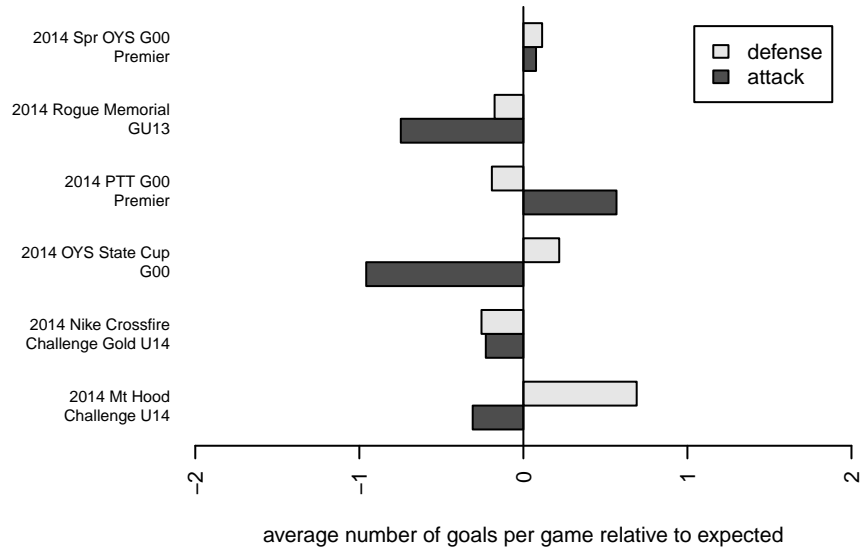

Performance relative to 13 month average