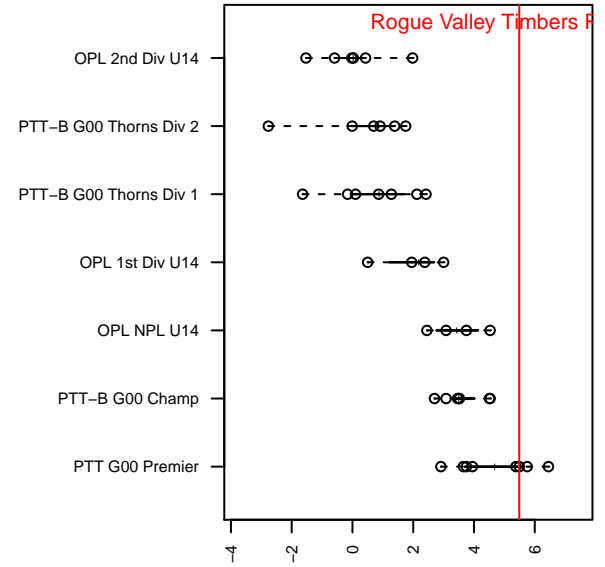

**attack and defense rating
relative to others at age
and all opponents in last 13 months**