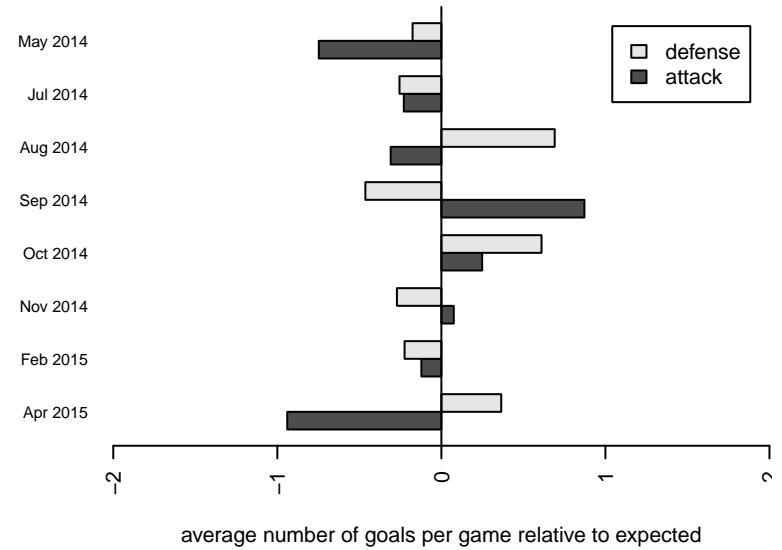

Performance relative to 13 month average