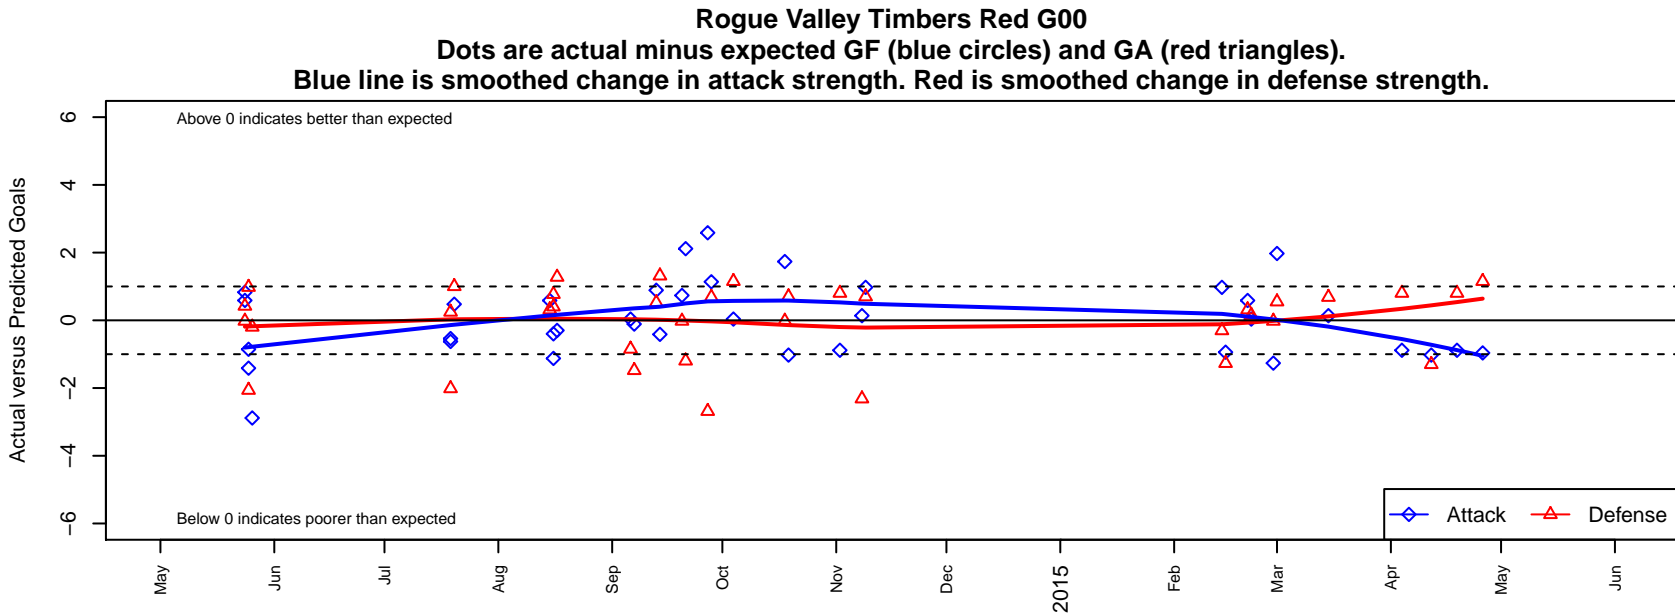

**attack and defense variance (black dot)
relative to other teams
and top 10 in region**

**attack and defense rating
relative to others at age
and all opponents in last 13 months**

Rogue Valley Timbers Red G00

Rogue Valley SC
Medford, OR
G00 total strength=1404
attack=9.4 defense=6.98
fall league = PTT G00 Premier
spr league = Spr OYS G00 Premier
notes= Fitch 2014

alt names used:
RV Timbers 00G Red
ROGUE VALLEY TIMBERS G00 RED (OR)
Rogue Valley Timbers – G14 00G Red (Fitch)
RV Timbers G00 Red
Rogue Valley Timbers – G14 00G Red (Fitch)
Rogue Valley Timbers – G14 00G Red (Fitch)

Venues played:
2014 Rogue Memorial GU13
2014 Nike Crossfire Challenge Gold U14
2014 Mt Hood Challenge U14
2014 PTT G00 Premier
2014 Spr OYS G00 Premier
2014 OYS State Cup G00